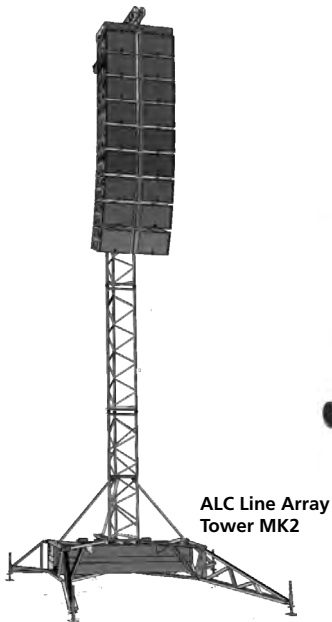

PROLYTE GROUND SUPPORTS

€

Ground Support 1 ton Base + Top + Slidingblock + 0,5m H30V masttruss (black)	60,00
Long outrigger set (4 pieces)	25,00

LINE ARRAY TOWER

€

ALC Line Array Tower MK2 650kg / 8m	500,00
-------------------------------------	--------